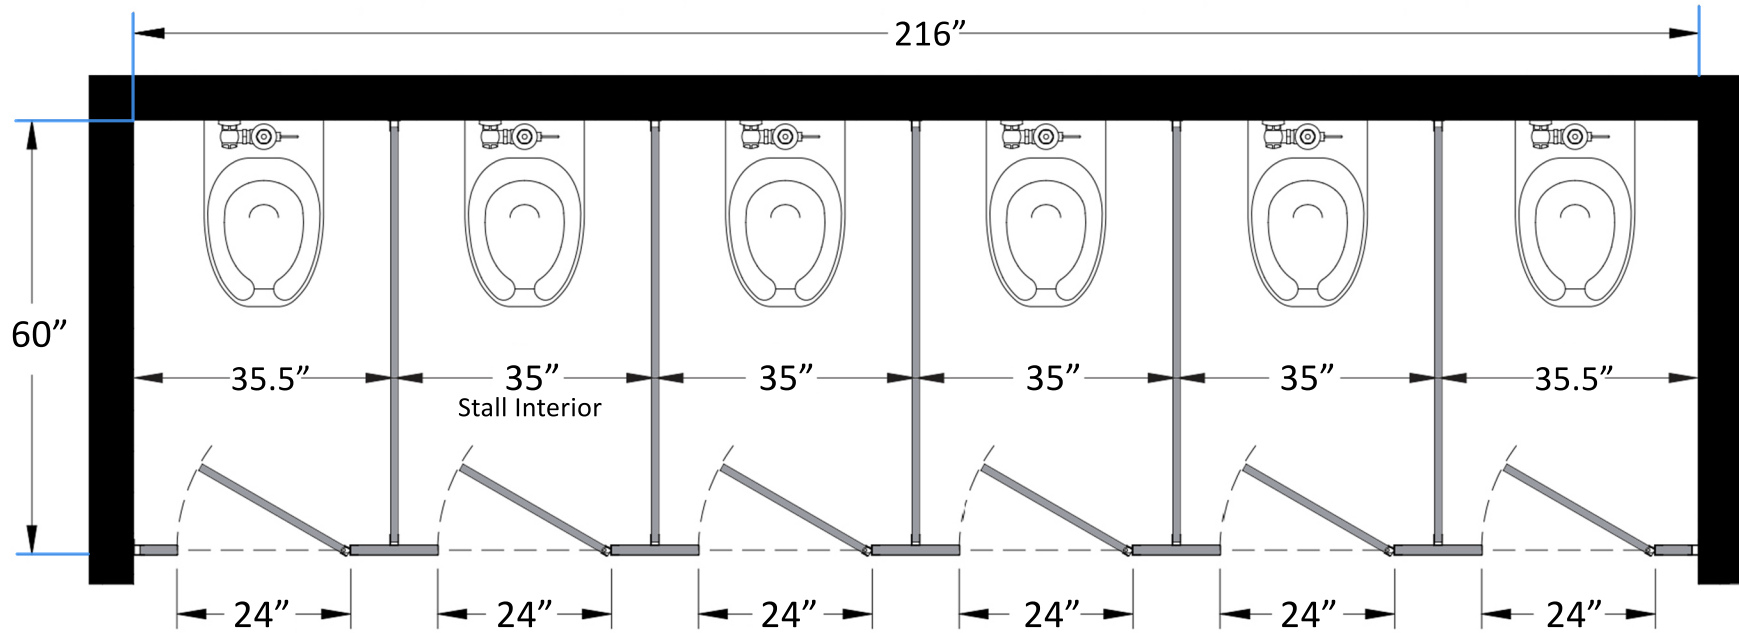

Style:  
 Overhead Braced  
 Floor Mount  
 Ceiling Mount  
 Floor/Ceiling Mount

Material:  
 Baked Enamel  
 Plastic Laminate  
 Solid Phenolic  
 Solid Plastic  
 Stainless Steel

Color: \_\_\_\_\_

Ship To: \_\_\_\_\_

City: \_\_\_\_\_

State: \_\_\_\_\_ Zip: \_\_\_\_\_

**Bathroom Partitions - 6 Stalls Between Walls Right Hand**  
**SKU: BTW6R**  
**Standard Dimensions**

**Harbor City Supply**

Phone 443-279-0632 or 1-800-260-0907